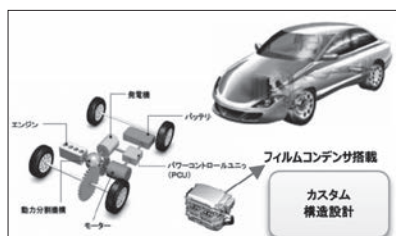

事業内容及び主要製造品目

■電気自動車用コンデンサー(大型/小型)
2021年度から量産開始。世界的な拡大を受け、生産能力拡大中